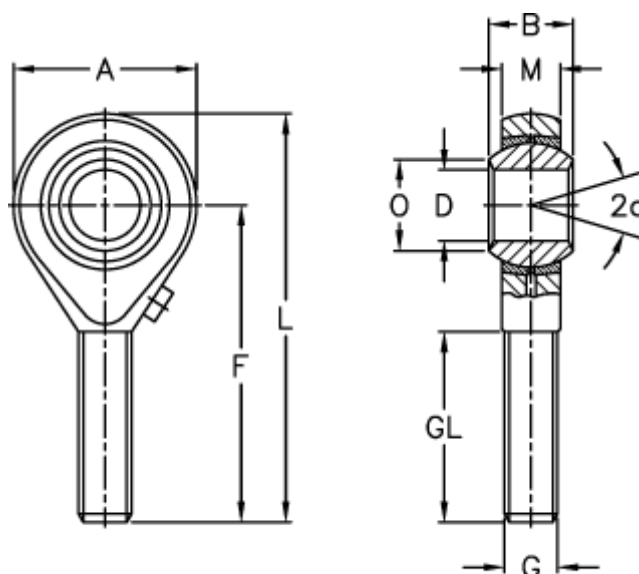

Article number: 54301014

Description: LDK Rod end POS 14L
Threaded left

Measures

A	= 34	L	= 77
a (degrees)	= 16	M	= 13.50
B	= 19	O	= 16.80
D	= 14	Static load C0 (kN)	= 28.3
Dynamic load C (kN)	= 13.0	Weight (g)	= 126
F	= 60		
g	= M14		
GL	= 36		